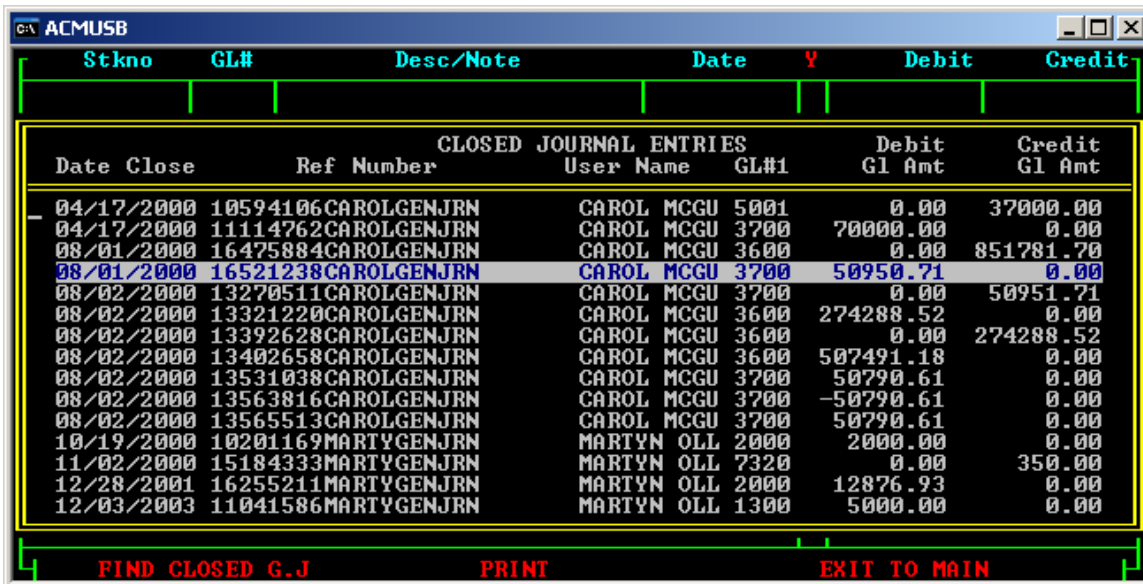

## GENERAL JOURNAL HISTORY

This module holds all the history general journal entries.

They may be viewed or printed but not edited.

Enter the date of the transaction to search.

The line of data reflects the first line of the **GENERAL JOURNAL** entry.